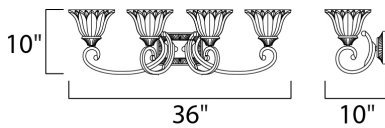

PRODUCT DESCRIPTION

Sculptured Wilshire glass shades adorn this metal frame painted in our Oil Rubbed Bronze finish make this competitively price family a sure fired winner.

MEASUREMENTS

DIMENSION : 36" W x 10" H x 10" Ext
 BACK PLATE : 4.92" W x 6.97" H
 HANGING WEIGHT : 10.58 lb

LAMPING

INPUT VOLTAGE : 120V
 BULB : 4 x 60W Incandescent E26 Medium , 240W Total
 BULB INCLUDED : (Not Included)
 DIMMABLE : Yes

FINISHES OPTION

 Oil Rubbed Bronze

GLASS

Wilshire WS

MATERIAL

Steel