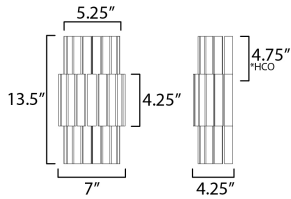

LAMPING

INPUT VOLTAGE : 120V
BULB : 2 x 60W Incandescent E12 Candelabra , 120W Total
BULB INCLUDED : (Not Included)
DIMMABLE : Triac or ELV (Phase Dim)
LIGHTING_DIRECTION : Up/Down