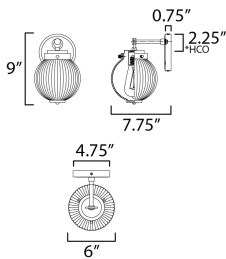

PRODUCT DESCRIPTION

Nostalgic spherical glass volumes with a ribbed pattern and a dipped flat bottom, this collection offers a retro and eclectic choice for pendants and sconces. Available in Oil Rubbed Bronze, Satin Brass, and Satin Nickel, these fixtures provide elegant illumination, adding distinctive style to common spaces.

MEASUREMENTS

DIMENSION : 6" W x 9" H x 7.75" Ext
MAX OAH : 4.75" W x 4.75" H
HANGING WEIGHT : 1.98 lb

LAMPING

INPUT VOLTAGE : 120V
BULB : 1 x 60W Incandescent E26 Medium , 60W Total
BULB INCLUDED : (Not Included)
DIMMABLE :
LIGHTING_DIRECTION : Down

FINISHES OPTION

- Oil Rubbed Bronze (OI)
- Satin Brass (SBR)
- Satin Nickel (SN)

GLASS

Clear Ribbed CR

MATERIAL

Steel, Glass

RATINGS

cETLus
Damp Location

ADDITIONAL

INSTALL UP/DOWN: Down
OPERATING TEMPERATURE:
-20°C (-4°F), 40°C (104°F)

Always consult a qualified electrician before installing any lighting product.