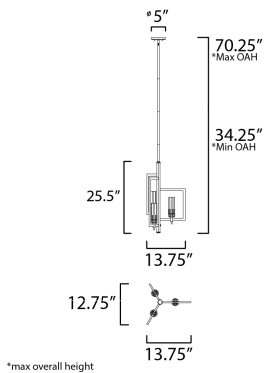

ADDITIONAL

ADJUSTABLE
SLOPE: 90
OPERATING TEMPERATURE:
-20°C (-4°F), 40°C (104°F)

MEASUREMENTS

DIMENSION : 13.75" L x 12.75" W x 25.5" H
 MAX OAH : 70.25" OAH
 CANOPY : 5" W x 0.75" H x 5" L
 HANGING WEIGHT : 10.34 lb

LAMPING

INPUT VOLTAGE : 120V
 BULB : 3 x 60W Incandescent E12 Candelabra , 180W Total
 BULB INCLUDED : (Not Included)
 DIMMABLE :

*max overall height

Always consult a qualified electrician before installing any lighting product.