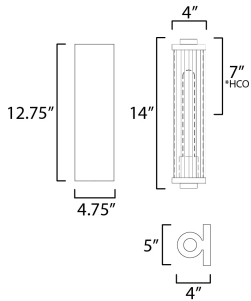

PRODUCT DESCRIPTION

Internally ribbed clear glass tubes refract tubular lamps, creating a shimmering light effect. The glass is supported by a two-tone black frame with Aged Brass accents, making this sconce suitable for both indoor and outdoor installations. With a depth of less than 4 inches, this ADA compliant sconce may also be used in commercial applications.