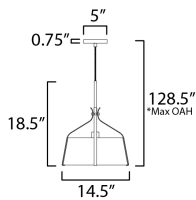

**MEASUREMENTS**

- DIMENSION : 14.5" L x 14.5" W x 18.5" H
- MAX OAH : 128.5" OAH
- CANOPY : 5" W x 0.75" H x 5" L
- HANGING WEIGHT : 3.2 lb

**LAMPING**

- INPUT VOLTAGE : 120V
- BULB : 1 x 60W Incandescent E26 Medium , 60W Total
- BULB INCLUDED : (Not Included)
- DIMMABLE : Triac or ELV