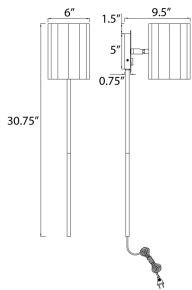

FINISHES OPTION

 Gold Leaf (GL)

MATERIAL

Steel

RATINGS

cETLus
Damp Location

ADDITIONAL

INSTALL UP/DOWN: Up
OPERATING TEMPERATURE:
-20°C (-4°F), 40°C (104°F)

*max overall height

MEASUREMENTS

DIMENSION : 6" W x 30.75" H x 9.5" Ext
MAX OAH : 5" W x 5" H
HANGING WEIGHT : 4.64 lb

LAMPING

INPUT VOLTAGE : 120V
BULB : 1 x 60W Incandescent E26 Medium , 60W Total
BULB INCLUDED : (Not Included)
DIMMABLE : Triac or ELV (Phase Dim)
LIGHTING_DIRECTION : Down