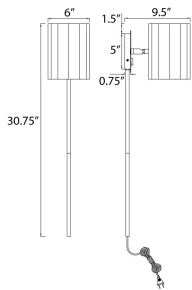

FINISHES OPTION

 Gold Leaf (GL)

MATERIAL

Steel

RATINGS

cETLus
Damp Location

ADDITIONAL

INSTALL UP/DOWN: Up
OPERATING TEMPERATURE:
-20°C (-4°F), 40°C (104°F)

MEASUREMENTS

DIMENSION : 6" W x 30.75" H x 9.5" Ext
MAX OAH : 5" W x 5" H
HANGING WEIGHT : 4.64 lb

LAMPING

INPUT VOLTAGE : 120V
BULB : 1 x 60W Incandescent E26 Medium , 60W Total
BULB INCLUDED : (Not Included)
DIMMABLE : Triac or ELV (Phase Dim)
LIGHTING_DIRECTION : Down