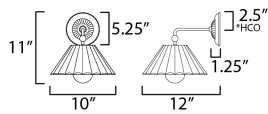

LAMPING

INPUT VOLTAGE : 120V
BULB : 1 x 60W Incandescent E26 Medium , 60W Total
BULB INCLUDED : (Not Included)
DIMMABLE :
LIGHTING_DIRECTION : Down