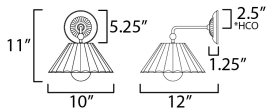

LAMPING

INPUT VOLTAGE : 120V
BULB : 1 x 60W Incandescent E26 Medium , 60W Total
BULB INCLUDED : (Not Included)
DIMMABLE :
LIGHTING_DIRECTION : Down