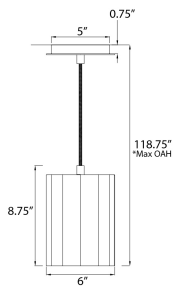

*max overall height

MEASUREMENTS

- DIMENSION : 6" L x 6" W x 8.75" H
- MAX OAH : 118.75" OAH
- CANOPY : 5" W x 0.75" H x 5" L
- HANGING WEIGHT : 4.2 lb

LAMPING

- INPUT VOLTAGE : 120V
- BULB : 1 x 60W Incandescent E26 Medium , 60W Total
- BULB INCLUDED : (Not Included)
- DIMMABLE : Triac or ELV (Phase Dim)