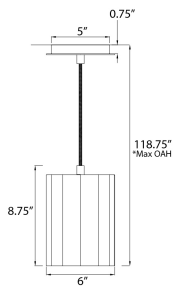

\*max overall height

**MEASUREMENTS**

- DIMENSION : 6" L x 6" W x 8.75" H
- MAX OAH : 118.75" OAH
- CANOPY : 5" W x 0.75" H x 5" L
- HANGING WEIGHT : 4.2 lb

**LAMPING**

- INPUT VOLTAGE : 120V
- BULB : 1 x 60W Incandescent E26 Medium , 60W Total
- BULB INCLUDED : (Not Included)
- DIMMABLE : Triac or ELV (Phase Dim)