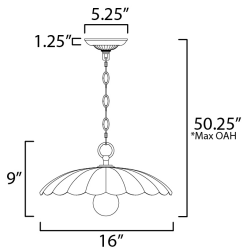

MEASUREMENTS

DIMENSION : 16" L x 16" W x 9" H
 MAX OAH : 50.25" OAH
 CANOPY : 5.25" W x 1.25" H x 5.25" L
 HANGING WEIGHT : 3.4 lb

LAMPING

INPUT VOLTAGE : 120V
 BULB : 1 x 60W Incandescent E26 Medium , 60W Total
 BULB INCLUDED : (Not Included)
 DIMMABLE :