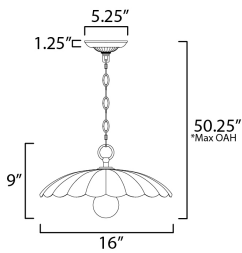

MEASUREMENTS

DIMENSION : 16" L x 16" W x 9" H
 MAX OAH : 50.25" OAH
 CANOPY : 5.25" W x 1.25" H x 5.25" L
 HANGING WEIGHT : 3.4 lb

LAMPING

INPUT VOLTAGE : 120V
 BULB : 1 x 60W Incandescent E26 Medium , 60W Total
 BULB INCLUDED : (Not Included)
 DIMMABLE :