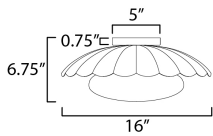

**MEASUREMENTS**

DIMENSION : 16" L x 16" W x 6.75" H  
 CANOPY : 5" W x 0.75" H x 5" L  
 HANGING WEIGHT : 4.9 lb

**LAMPING**

INPUT VOLTAGE : 120V  
 BULB : 1 x 60W Incandescent E26 Medium , 60W Total  
 BULB INCLUDED : (Not Included)  
 DIMMABLE :