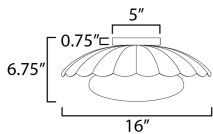

MEASUREMENTS

DIMENSION : 16" L x 16" W x 6.75" H
 CANOPY : 5" W x 0.75" H x 5" L
 HANGING WEIGHT : 4.9 lb

LAMPING

INPUT VOLTAGE : 120V
 BULB : 1 x 60W Incandescent E26 Medium , 60W Total
 BULB INCLUDED : (Not Included)
 DIMMABLE :