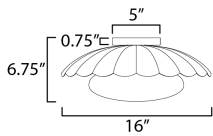

MEASUREMENTS

DIMENSION : 16" L x 16" W x 6.75" H
 CANOPY : 5" W x 0.75" H x 5" L
 HANGING WEIGHT : 4.9 lb

LAMPING

INPUT VOLTAGE : 120V
 BULB : 1 x 60W Incandescent E26 Medium , 60W Total
 BULB INCLUDED : (Not Included)
 DIMMABLE :