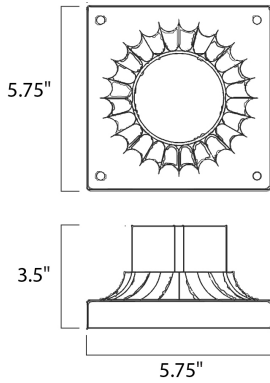

MEASUREMENTS

DIMENSION : 6" L x 5.75" W x 3.5" H
 HANGING WEIGHT : 0.44 lb

LAMPING

BULB : 0W Total
 DIMMABLE :

FINISHES OPTION

-  Acid Verde
-  Antique Brass
-  Antique White
-  Artesian Bronze
-  Barcelona Bronze
-  Black
-  Bordeaux
-  Bronze
-  Brushed Pewter
-  Burnished
-  Country Forge
-  Country Stone
-  Earth Tone
-  Egyptian Bronze
-  Empire Bronze
-  Espresso
-  Florence Bronze
-  Gold Mist
-  Golden Bronze
-  Oil Rubbed Bronze
- Oriental Bronze
- Pewter
- Pine Tree
- Russet