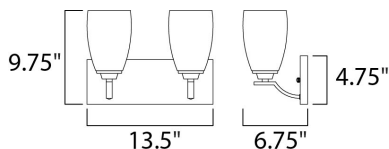

PRODUCT DESCRIPTION

A clean, contemporary design featuring rectangular tubing, finished in your choice of Polished Chrome or Oil Rubbed Bronze, is enhanced by the tall scale, Satin White glass shades.

MEASUREMENTS

DIMENSION : 13.5" W x 9.75" H x 6.75" Ext
 BACK PLATE : 13.38" W x 4.75" H x 7.6" HCO
 HANGING WEIGHT : 3.31 lb

LAMPING

INPUT VOLTAGE : 120V
 BULB : 2 x 60W Incandescent E26 Medium , 120W Total
 BULB INCLUDED : (Not Included)
 DIMMABLE : Yes