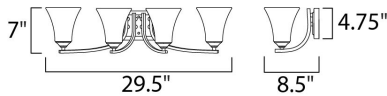

MEASUREMENTS

DIMENSION : 29.5" W x 7" H x 8.5" Ext
 BACK PLATE : 6.5" W x 4.76" H x 2.75" HCO
 HANGING WEIGHT : 10 lb

LAMPING

INPUT VOLTAGE : 120V
 BULB : 4 x 60W Incandescent E26 Medium , 240W Total
 BULB INCLUDED : (Not Included)
 DIMMABLE : Yes