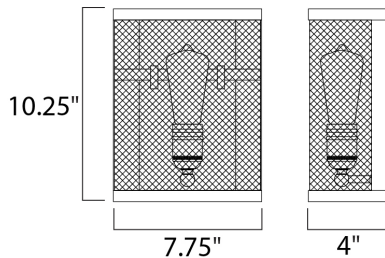

MEASUREMENTS

DIMENSION : 7.75" W x 10.25" H x 4" Ext
 MAX OAH : 5" W x 0.75" H
 HANGING WEIGHT : 2.64 lb

LAMPING

INPUT VOLTAGE : 120V
 BULB : 1 x 60W Incandescent E26 Medium , 60W Total
 BULB INCLUDED : (Not Included)
 DIMMABLE :