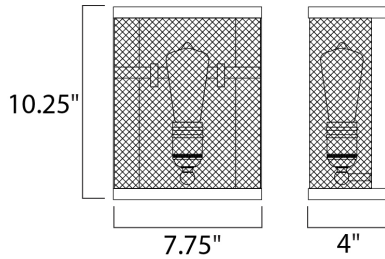

MEASUREMENTS

DIMENSION : 7.75" W x 10.25" H x 4" Ext
 MAX OAH : 5" W x 0.75" H
 HANGING WEIGHT : 2.82 lb

LAMPING

INPUT VOLTAGE : 120V
 BULB : 1 x 6W LED E26 Medium , 6W Total
 BULB INCLUDED : (Included)
 DIMMABLE : Yes
 COLOR_TEMP : 2200K