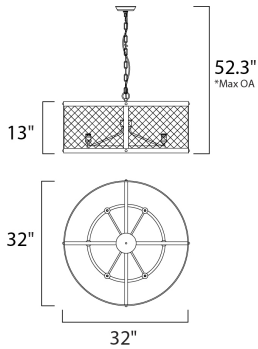

*max overall height of fixture

MEASUREMENTS

DIMENSION : 32" L x 32" W x 13" H
 HANGING WEIGHT : 16.06 lb

LAMPING

INPUT VOLTAGE : 120V
 BULB : 6 x 60W Incandescent E26 Medium , 360W Total
 BULB INCLUDED : (Included)
 DIMMABLE : Yes