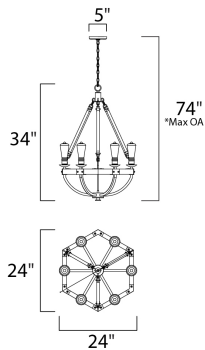

*max overall height

MEASUREMENTS

- DIMENSION : 24" L x 24" W x 34" H
- MAX OAH : 74" OAH
- CANOPY : 5" W x 0.75" H x 5" L
- HANGING WEIGHT : 10.12 lb

LAMPING

- INPUT VOLTAGE : 120V
- BULB : 6 x 60W Incandescent E26 Medium , 360W Total
- BULB INCLUDED : (Not Included)
- DIMMABLE :