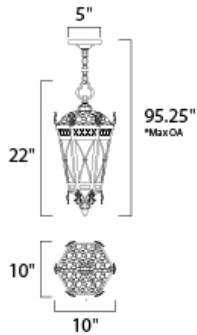

\*max overall height of fixture

**MEASUREMENTS**

DIMENSION : 10" L x 10" W x 22" H  
 MAX OAH : 95.25" OAH  
 HANGING WEIGHT : 6.56 lb

**LAMPING**

INPUT VOLTAGE : 120V  
 BULB : 3 x 40W Incandescent E12 Candelabra , 120W Total  
 BULB INCLUDED : (Not Included)  
 DIMMABLE : Yes