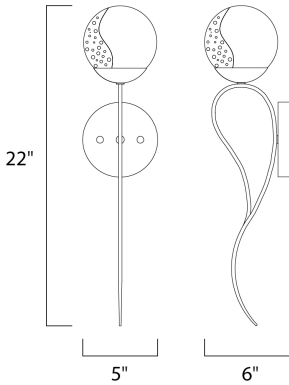

PRODUCT DESCRIPTION

Small dimension metal tubing is artfully bent to loop back to the origin that creates an unique and delicate arm. Supported by this graceful arm is a round bubble glass shade. Available in your choice of Textured Black with Polished Nickel accents and clear Bubble Glass or Textured Bronze with Satin Brass accents and Topaz Bubble glass.

MEASUREMENTS

DIMENSION : 5" W x 22" H x 6" Ext
 MAX OAH : 5" W x 0.75" H
 HANGING WEIGHT : 1.87 lb

LAMPING

INPUT VOLTAGE : 120V
 LUMENS : 189 Rated
 BULB : 1 x 3W LED G9 , 3W Total
 BULB INCLUDED : (Included)
 DIMMABLE : Yes
 CRI : 80+ CRI
 COLOR_TEMP : 2700K