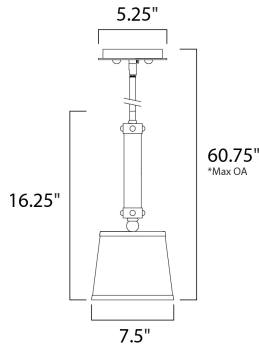

*max overall height of fixture

MEASUREMENTS

- DIMENSION : 7.5" L x 7.5" W x 16.25" H
- MAX OAH : 60.75" OAH
- CANOPY : 5.25" W x 1" H x 6" L
- HANGING WEIGHT : 4.4 lb

LAMPING

- INPUT VOLTAGE : 120V
- BULB : 1 x 60W Incandescent E26 Medium , 60W Total
- BULB INCLUDED : (Not Included)
- DIMMABLE :