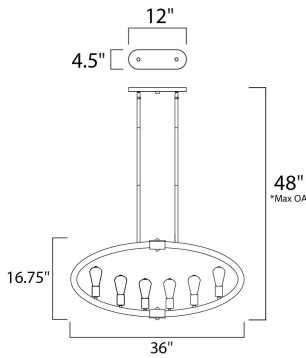

*max overall height

MEASUREMENTS

- DIMENSION : 36" L x 4.5" W x 16.75" H
- MAX OAH : 48" OAH
- CANOPY : 4.57" W x 0.83" H x 12.01" L
- HANGING WEIGHT : 11.02 lb

LAMPING

- INPUT VOLTAGE : 120V
- BULB : 6 x 60W Incandescent E26 Medium , 360W Total
- BULB INCLUDED : (Not Included)
- DIMMABLE : Yes