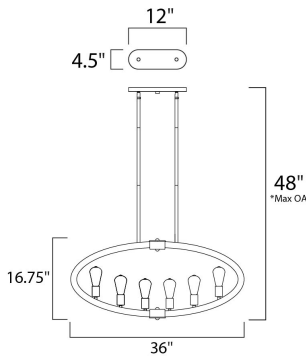

*max overall height

MEASUREMENTS

- DIMENSION : 36" L x 4.5" W x 16.75" H
- MAX OAH : 48" OAH
- CANOPY : 4.57" W x 0.83" H x 12.01" L
- HANGING WEIGHT : 11.02 lb

LAMPING

- INPUT VOLTAGE : 120V
- BULB : 6 x 60W Incandescent E26 Medium , 360W Total
- BULB INCLUDED : (Not Included)
- DIMMABLE : Yes

FINISHES OPTION

- Anthracite (AR)

MATERIAL

Wood, Steel

RATINGS

cULus
Dry Location

ADDITIONAL

OPERATING TEMPERATURE:
-20°C (-4°F), 40°C (104°F)