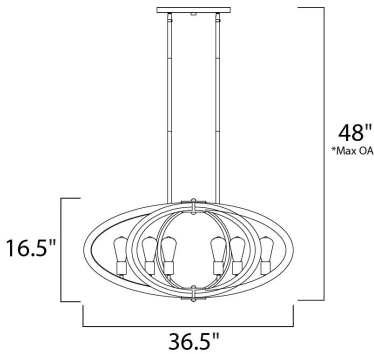

*max overall height

MEASUREMENTS

- DIMENSION : 36.5" L x 22.25" W x 16.75" H
- MAX OAH : 48" OAH
- CANOPY : 4.57" W x 0.83" H x 12.01" L
- HANGING WEIGHT : 20.9 lb

LAMPING

- INPUT VOLTAGE : 120V
- BULB : 6 x 60W Incandescent E26 Medium , 360W Total
- BULB INCLUDED : (Not Included)
- DIMMABLE :

FINISHES OPTION

- Anthracite (AR)

MATERIAL

Wood, Steel

RATINGS

cULus
Dry Location

ADDITIONAL

ADJUSTABLE
SLOPE: 120
OPERATING TEMPERATURE:
-20°C (-4°F), 40°C (104°F)