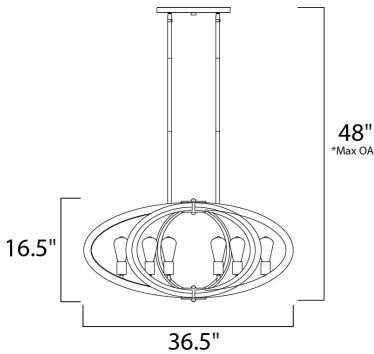

*max overall height

MEASUREMENTS

- DIMENSION : 36.5" L x 22.25" W x 16.75" H
- MAX OAH : 48" OAH
- CANOPY : 4.57" W x 0.83" H x 12.01" L
- HANGING WEIGHT : 20.9 lb

LAMPING

- INPUT VOLTAGE : 120V
- BULB : 6 x 60W Incandescent E26 Medium , 360W Total
- BULB INCLUDED : (Not Included)
- DIMMABLE : Yes

FINISHES OPTION

- Anthracite (AR)

MATERIAL

Wood, Steel

RATINGS

cULus
Dry Location

ADDITIONAL

ADJUSTABLE
SLOPE: 120
OPERATING TEMPERATURE:
-20°C (-4°F), 40°C (104°F)