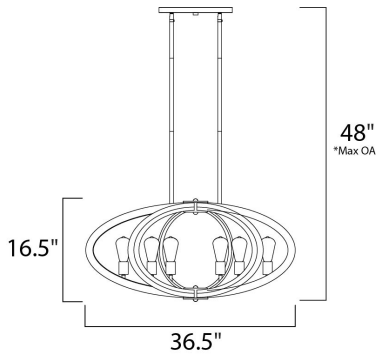

\*max overall height

**MEASUREMENTS**

DIMENSION : 36.5" L x 22.25" W x 16.5" H  
 MAX OAH : 48" OAH  
 HANGING WEIGHT : 22 lb

**LAMPING**

INPUT VOLTAGE : 120V  
 BULB : 6 x 60W Incandescent E26 Medium , 360W Total  
 BULB INCLUDED : (Included)  
 DIMMABLE : Yes

**FINISHES OPTION**

 Anthracite

**MATERIAL**

Wood, Steel

**RATINGS**

cULus  
 Dry Location

**ADDITIONAL**

ADJUSTABLE  
 SLOPE: 120  
 OPERATING TEMPERATURE:  
 -20°C (-4°F), 40°C (104°F)