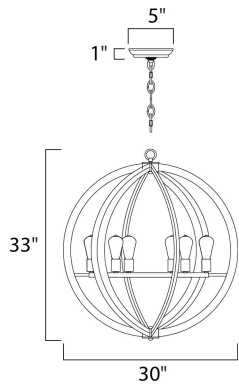

MEASUREMENTS

DIMENSION : 30" L x 30" W x 33" H
 MAX OAH : 75" OAH
 HANGING WEIGHT : 21 lb

LAMPING

INPUT VOLTAGE : 120V
 BULB : 6 x 60W Incandescent E26 Medium , 360W Total
 BULB INCLUDED : (Included)
 DIMMABLE : Yes