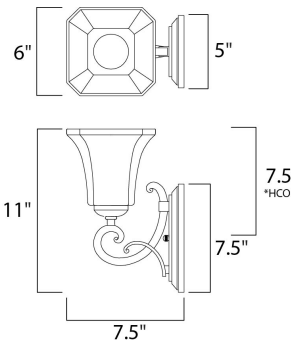

PRODUCT DESCRIPTION

Tapered metal ribbons forged into a flowing form and finished in a heavy textured Rustic Burnished finish. The beveled soft square Frost Lichen shades enhance this bold and masculine look.

MEASUREMENTS

DIMENSION : 6" W x 11" H x 7.5" Ext
MAX OAH : 5" W x 7.5" H
HANGING WEIGHT : 3.3 lb

LAMPING

INPUT VOLTAGE : 120V
BULB : 1 x 60W Incandescent E26 Medium , 60W Total
BULB INCLUDED : (Not Included)
DIMMABLE : Yes

FINISHES OPTION

Rustic Burnished

GLASS

Frost Lichen FL

MATERIAL

Steel

RATINGS

cETLus
Damp Location

ADDITIONAL

INSTALL UP/DOWN: Up/Down
OPERATING TEMPERATURE:
-20°C (-4°F), 40°C (104°F)

Always consult a qualified electrician before installing any lighting product.