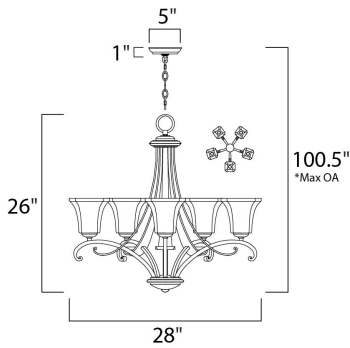

PRODUCT DESCRIPTION

Tapered metal ribbons forged into a flowing form and finished in a heavy textured Rustic Burnished finish. The beveled soft square Frost Lichen shades enhance this bold and masculine look.

*max overall height

MEASUREMENTS

DIMENSION : 28" L x 28" W x 26" H
 MAX OAH : 100.5" OAH
 HANGING WEIGHT : 22 lb

LAMPING

INPUT VOLTAGE : 120V
 BULB : 5 x 60W Incandescent E26 Medium , 300W Total
 BULB INCLUDED : (Not Included)
 DIMMABLE : Yes