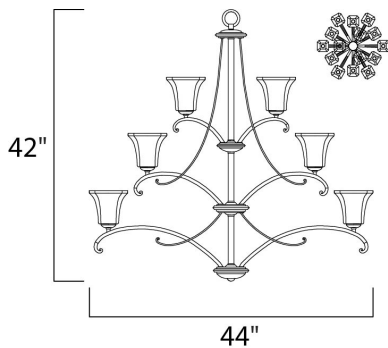

PRODUCT DESCRIPTION

Tapered metal ribbons forged into a flowing form and finished in a heavy textured Rustic Burnished finish. The beveled soft square Frost Lichen shades enhance this bold and masculine look.

MEASUREMENTS

DIMENSION : 44" L x 44" W x 42" H
 MAX OAH : 116" OAH
 HANGING WEIGHT : 56.1 lb

LAMPING

INPUT VOLTAGE : 120V
 BULB : 15 x 60W Incandescent E26 Medium , 900W Total
 BULB INCLUDED : (Not Included)
 DIMMABLE : Yes