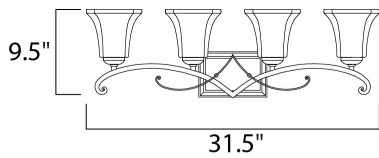

**MEASUREMENTS**

DIMENSION : 31.5" W x 9.5" H x 7.5" Ext  
 BACK PLATE : 7.75" W x 5.25" H x 7" HCO  
 HANGING WEIGHT : 9.02 lb

**LAMPING**

INPUT VOLTAGE : 120V  
 BULB : 4 x 60W Incandescent E26 Medium , 240W Total  
 BULB INCLUDED : (Not Included)  
 DIMMABLE : Yes