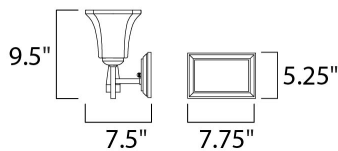

MEASUREMENTS

DIMENSION : 31.5" W x 9.5" H x 7.5" Ext
 BACK PLATE : 7.75" W x 5.25" H x 7" HCO
 HANGING WEIGHT : 9.02 lb

LAMPING

INPUT VOLTAGE : 120V
 BULB : 4 x 60W Incandescent E26 Medium , 240W Total
 BULB INCLUDED : (Not Included)
 DIMMABLE : Yes