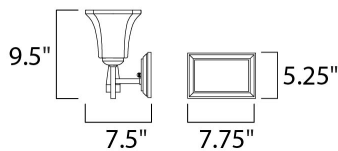

**MEASUREMENTS**

DIMENSION : 31.5" W x 9.5" H x 7.5" Ext  
 BACK PLATE : 7.75" W x 5.25" H x 7" HCO  
 HANGING WEIGHT : 9.02 lb

**LAMPING**

INPUT VOLTAGE : 120V  
 BULB : 4 x 60W Incandescent E26 Medium , 240W Total  
 BULB INCLUDED : (Not Included)  
 DIMMABLE : Yes