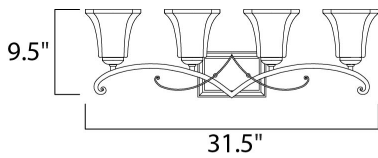

MEASUREMENTS

DIMENSION : 31.5" W x 9.5" H x 7.5" Ext
 BACK PLATE : 7.75" W x 5.25" H x 7" HCO
 HANGING WEIGHT : 9.02 lb

LAMPING

INPUT VOLTAGE : 120V
 BULB : 4 x 60W Incandescent E26 Medium , 240W Total
 BULB INCLUDED : (Not Included)
 DIMMABLE : Yes