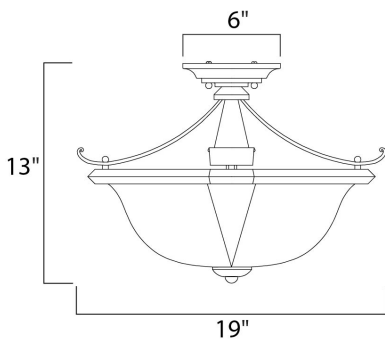

**MEASUREMENTS**

- DIMENSION : 19" W x 13" H
- CANOPY : 6" W x 2.5" H x 6" L
- HANGING WEIGHT : 12.32 lb

**LAMPING**

- INPUT VOLTAGE : 120V
- BULB : 2 x 60W Incandescent E26 Medium , 120W Total
- BULB INCLUDED : (Not Included)
- DIMMABLE : Yes