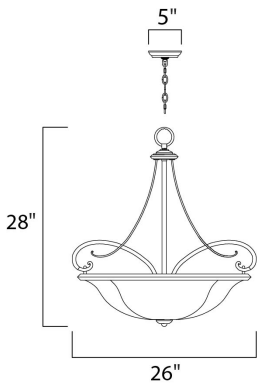

**MEASUREMENTS**

DIMENSION : 26" L x 26" W x 28" H  
 MAX OAH : 102" OAH  
 CANOPY : 5" W x 1" H x 5" L  
 HANGING WEIGHT : 32 lb

**LAMPING**

INPUT VOLTAGE : 120V  
 BULB : 4 x 60W Incandescent E26 Medium , 240W Total  
 BULB INCLUDED : (Not Included)  
 DIMMABLE : Yes