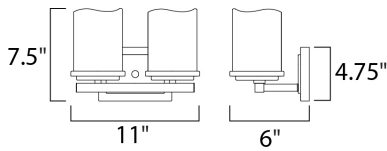

MEASUREMENTS

DIMENSION : 11" W x 7.5" H x 6" Ext
 BACK PLATE : 6.5" W x 4.75" H
 HANGING WEIGHT : 4.41 lb

LAMPING

INPUT VOLTAGE : 120V
 BULB : 2 x 60W Incandescent E26 Medium , 120W Total
 BULB INCLUDED : (Not Included)
 DIMMABLE : Yes
 LIGHTING_DIRECTION : Up