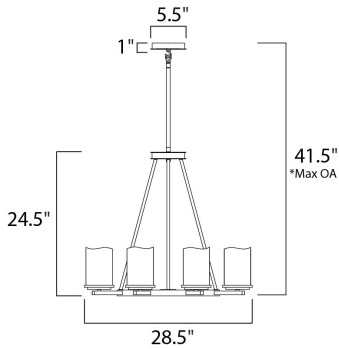

\*max overall height

**MEASUREMENTS**

- DIMENSION : 28.5" L x 28.5" W x 24.5" H
- MAX OAH : 41.5" OAH
- CANOPY : 5.5" W x 1" H x 5.5" L
- HANGING WEIGHT : 37.74 lb

**LAMPING**

- INPUT VOLTAGE : 120V
- BULB : 8 x 60W Incandescent E26 Medium , 480W Total
- BULB INCLUDED : (Not Included)
- DIMMABLE : Yes