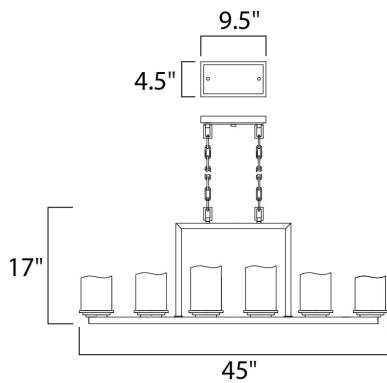

MEASUREMENTS

DIMENSION : 45" L x 5" W x 17" H
 CANOPY : 4.5" W x 1" H x 9.5" L
 HANGING WEIGHT : 30.8 lb

LAMPING

INPUT VOLTAGE : 120V
 BULB : 6 x 60W Incandescent E26 Medium , 360W Total
 BULB INCLUDED : (Not Included)
 DIMMABLE : Yes