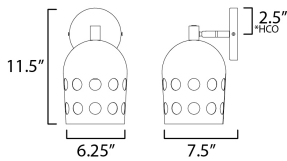

LAMPING

INPUT VOLTAGE : 120V
BULB : 1 x 40W Incandescent E26 Medium , 40W Total
BULB INCLUDED : (Not Included)
DIMMABLE :
LIGHTING_DIRECTION : Directional