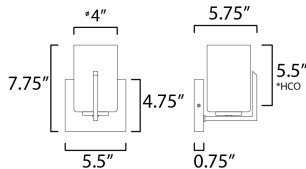

LAMPING

INPUT VOLTAGE : 120V
BULB : 1 x 60W Incandescent E26 Medium , 60W Total
BULB INCLUDED : (Not Included)
LIGHTING_DIRECTION : Up/Down