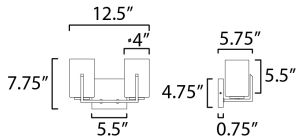

MEASUREMENTS

DIMENSION : 12.5" W x 7.75" H x 5.75" Ext
 BACK PLATE : 5.5" W x 4.75" H x 5.5" HCO
 HANGING WEIGHT : 2.34 lb

LAMPING

INPUT VOLTAGE : 120V
 BULB : 2 x 60W Incandescent E26 Medium , 120W Total
 BULB INCLUDED : (Not Included)
 DIMMABLE :
 LIGHTING_DIRECTION : Up/Down