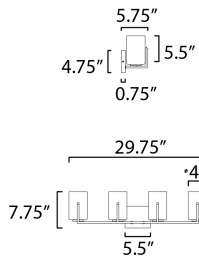

LAMPING

- INPUT VOLTAGE : 120V
- BULB : 4 x 60W Incandescent E26 Medium , 240W Total
- BULB INCLUDED : (Not Included)
- DIMMABLE :
- LIGHTING_DIRECTION : Up/Down