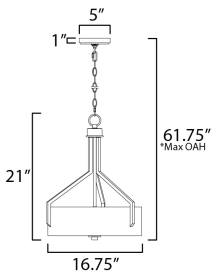

*max overall height

MEASUREMENTS

- DIMENSION : 16.75" L x 16.75" W x 21" H
- MAX OAH : 61.75" OAH
- CANOPY : 5" W x 1" H x 5" L
- HANGING WEIGHT : 9.95 lb

LAMPING

- INPUT VOLTAGE : 120V
- BULB : 3 x 60W Incandescent E26 Medium , 180W Total
- BULB INCLUDED : (Not Included)
- DIMMABLE : Y