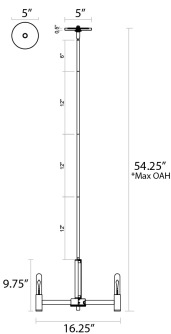

*max overall height

MEASUREMENTS

- DIMENSION : 16.25" L x 16.25" W x 9.75" H
- MAX OAH : 54.25" OAH
- CANOPY : 5" W x 0.5" H x 5" L
- HANGING WEIGHT : 3.4 lb

LAMPING

- INPUT VOLTAGE : 120V
- BULB : 3 x 60W Incandescent E12 Candelabra , 180W Total
- BULB INCLUDED : (Not Included)
- DIMMABLE : Triac or ELV (Phase Dim)
- LIGHTING_DIRECTION : Up