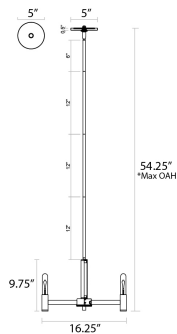

*max overall height

MEASUREMENTS

DIMENSION : 16.25" L x 16.25" W x 9.75" H
 MAX OAH : 54.25" OAH
 CANOPY : 5" W x 0.5" H x 5" L
 HANGING WEIGHT : 3.4 lb

LAMPING

INPUT VOLTAGE : 120V
 BULB : 3 x 60W Incandescent E12 Candelabra , 180W Total
 BULB INCLUDED : (Not Included)
 DIMMABLE : Triac or ELV (Phase Dim)
 LIGHTING_DIRECTION : Up