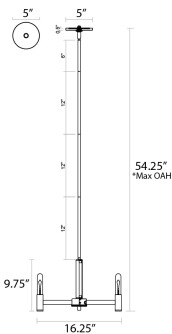

*max overall height

MEASUREMENTS

DIMENSION : 16.25" L x 16.25" W x 9.75" H
 MAX OAH : 54.25" OAH
 CANOPY : 5" W x 0.5" H x 5" L
 HANGING WEIGHT : 3.4 lb

LAMPING

INPUT VOLTAGE : 120V
 BULB : 3 x 60W Incandescent E12 Candelabra , 180W Total
 BULB INCLUDED : (Not Included)
 DIMMABLE : Triac or ELV (Phase Dim)
 LIGHTING_DIRECTION : Up