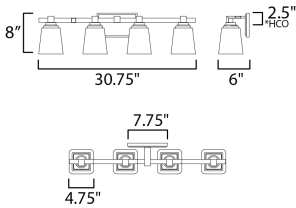

LAMPING

INPUT VOLTAGE : 120V
BULB : 4 x 60W Incandescent E26 Medium , 240W Total
BULB INCLUDED : (Not Included)
DIMMABLE :
LIGHTING_DIRECTION : Up/Down