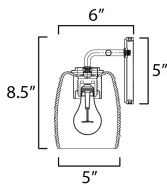

MEASUREMENTS

DIMENSION : 5" W x 8.5" H x 6" Ext
 MAX OAH : 5" W x 5" H
 HANGING WEIGHT : 2.65 lb

LAMPING

INPUT VOLTAGE : 120V
 BULB : 1 x 60W Incandescent E26 Medium , 60W Total
 BULB INCLUDED : (Not Included)
 DIMMABLE : Triac or ELV
 LIGHTING_DIRECTION : Up/Down